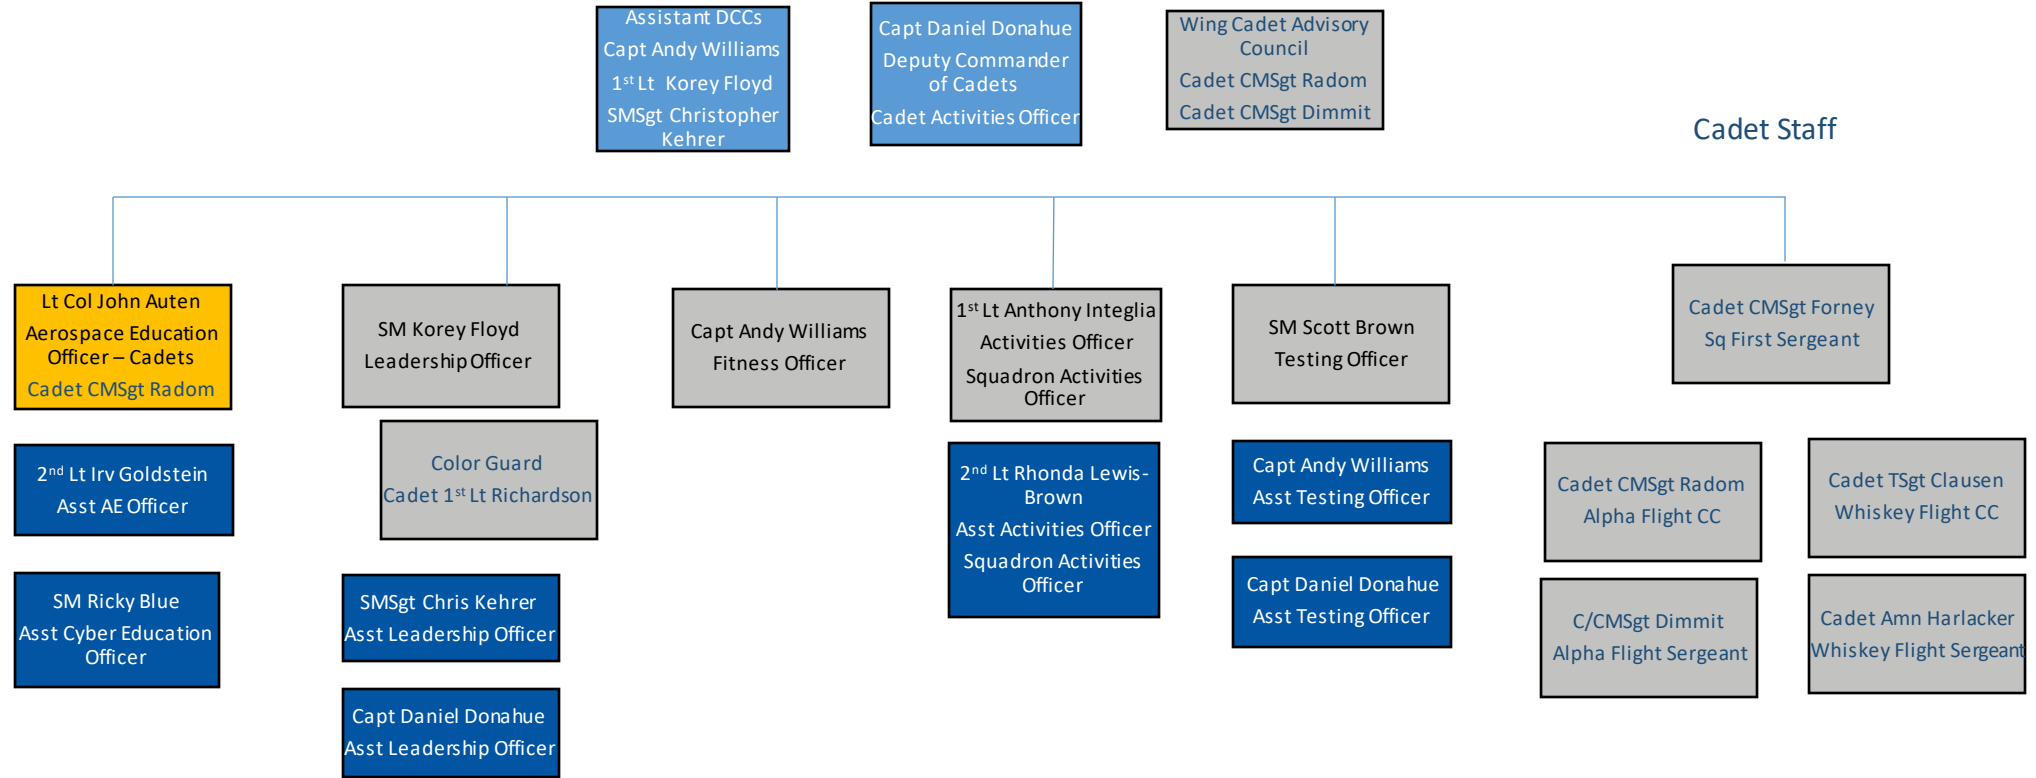

Franklin County Composite Squadron Organizational Chart

Franklin County Composite Squadron Organizational Chart – Operations

Franklin County Composite Squadron Organizational Chart - Support

- Command
- Support Staff
- Subordinate Staff
- Assistant Staff
- Vacant

Franklin County Composite Squadron Organizational Chart – Cadet Program

- Command
- Support Staff
- Subordinate Staff
- Assistant Staff
- Vacant