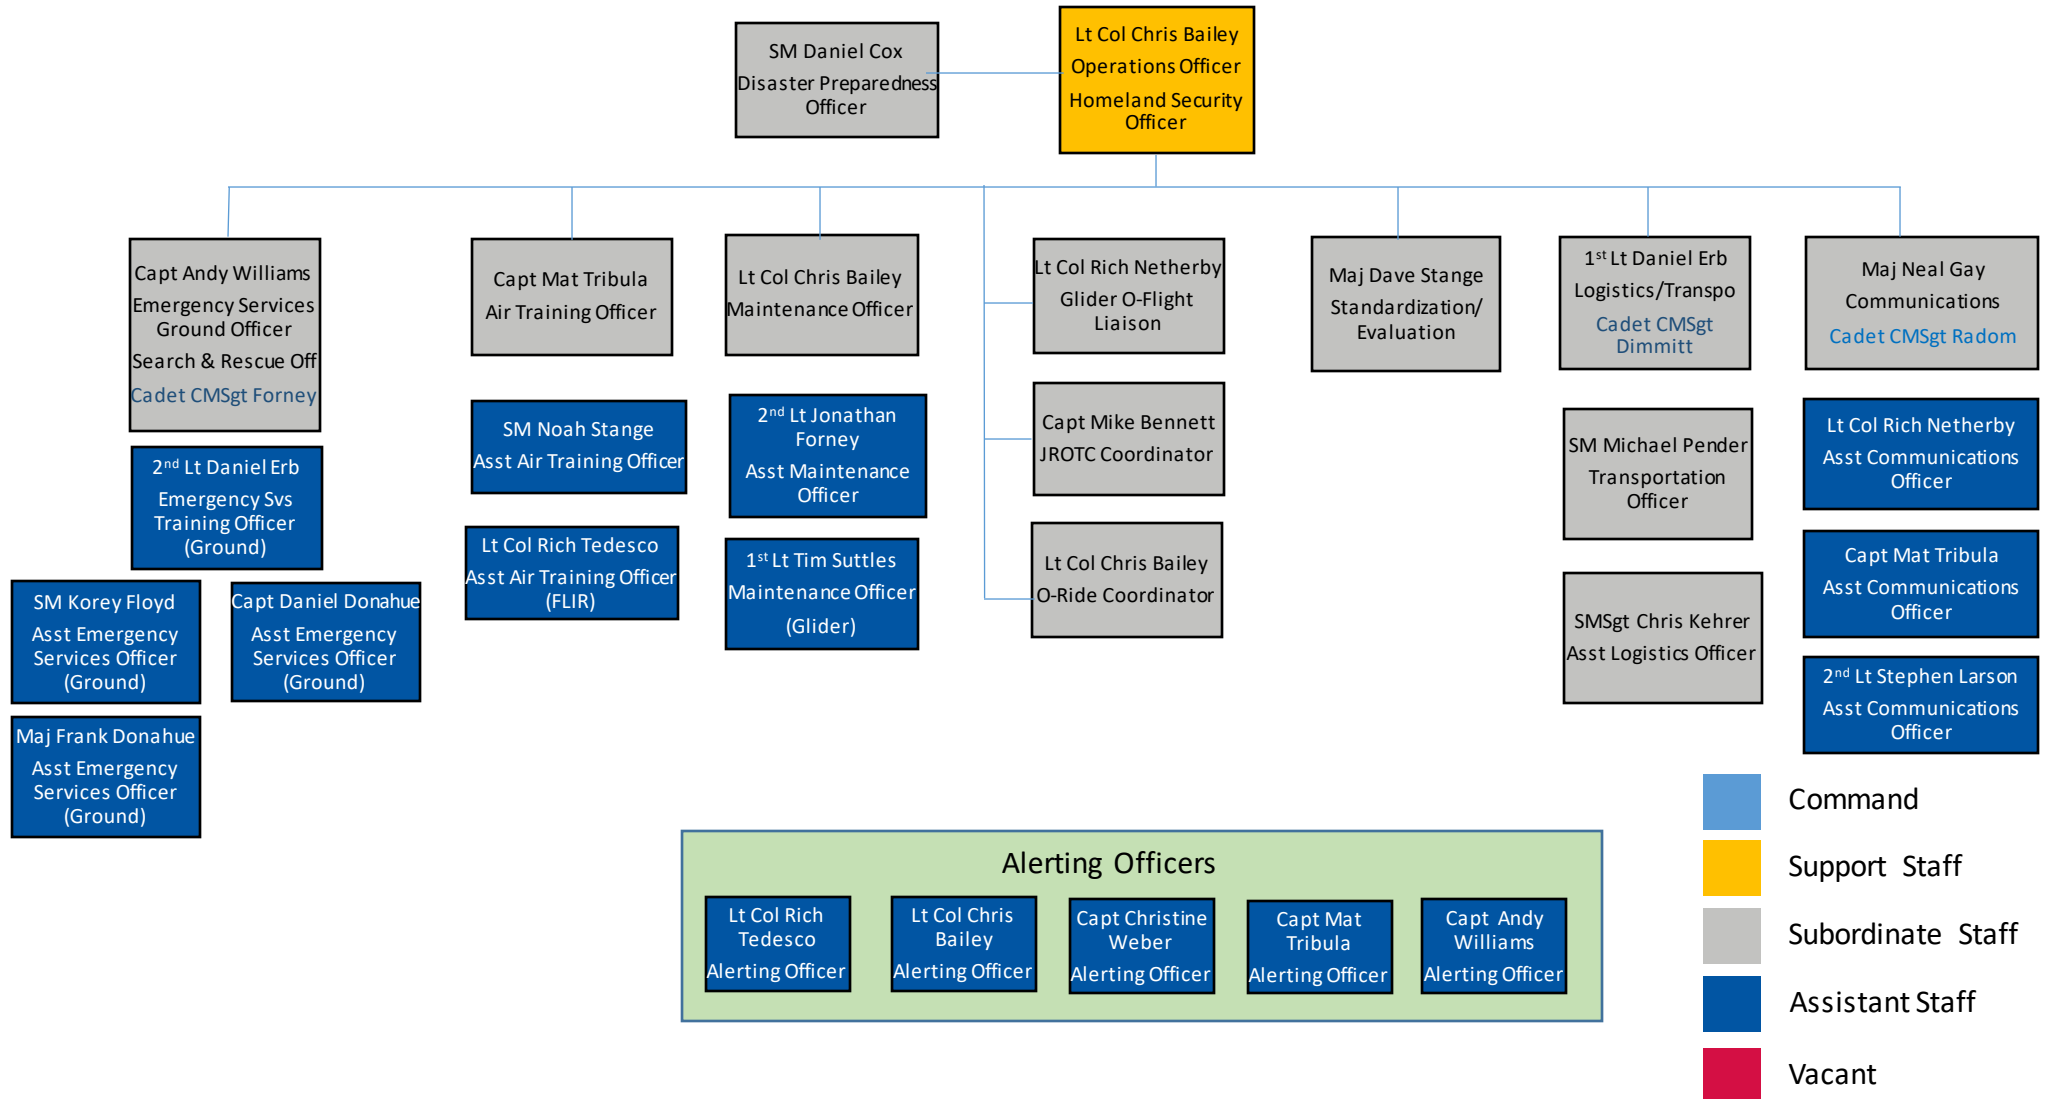

Franklin County Composite Squadron Organizational Chart

Franklin County Composite Squadron Organizational Chart – Operations

Franklin County Composite Squadron Organizational Chart - Support

- Command
- Support Staff
- Subordinate Staff
- Assistant Staff
- Vacant

Franklin County Composite Squadron Organizational Chart – Cadet Program

- Command
- Support Staff
- Subordinate Staff
- Assistant Staff
- Vacant